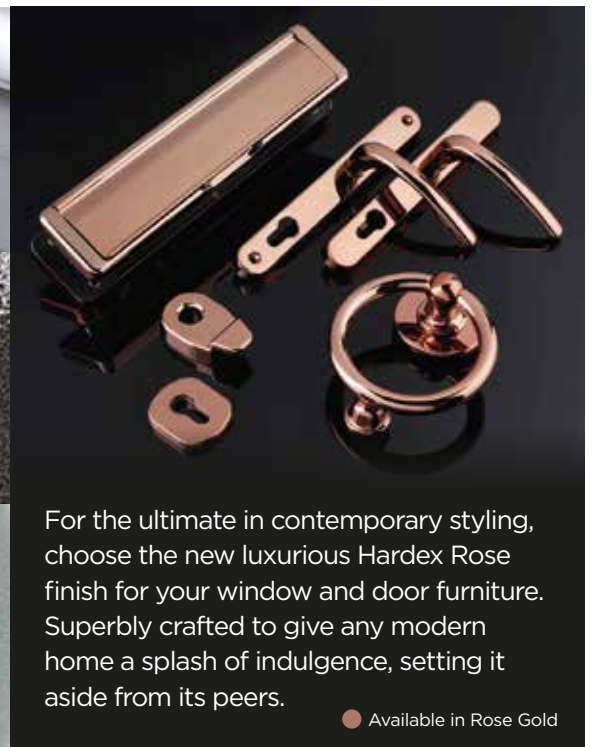

THE CLASSIC RANGE