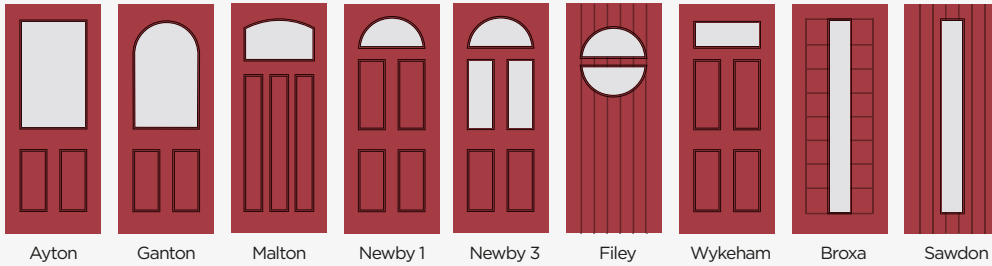

Specifying your Custom Etched Letters and Numbers is as easy as **1... 2... 3...**

1. Choose your Door Style...