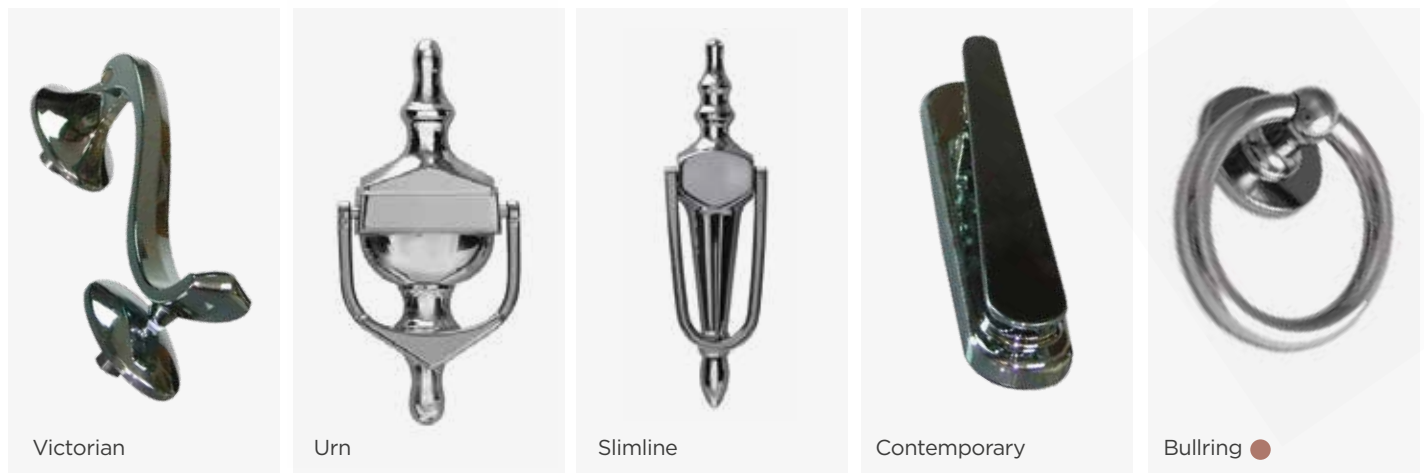

KNOCKERS

*Not all furniture is available in all colours Featured.