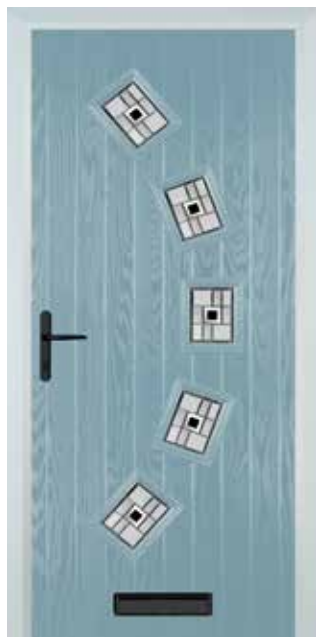

Crescent | Black
Upgraded Round
Offset Bar Handle

Edge | Anthracite Grey | Upgraded Bow Handle

Kensington | Red

Modena | Duck Egg Blue

5 keys supplied
with every door

3 star high security
cylinder as standard