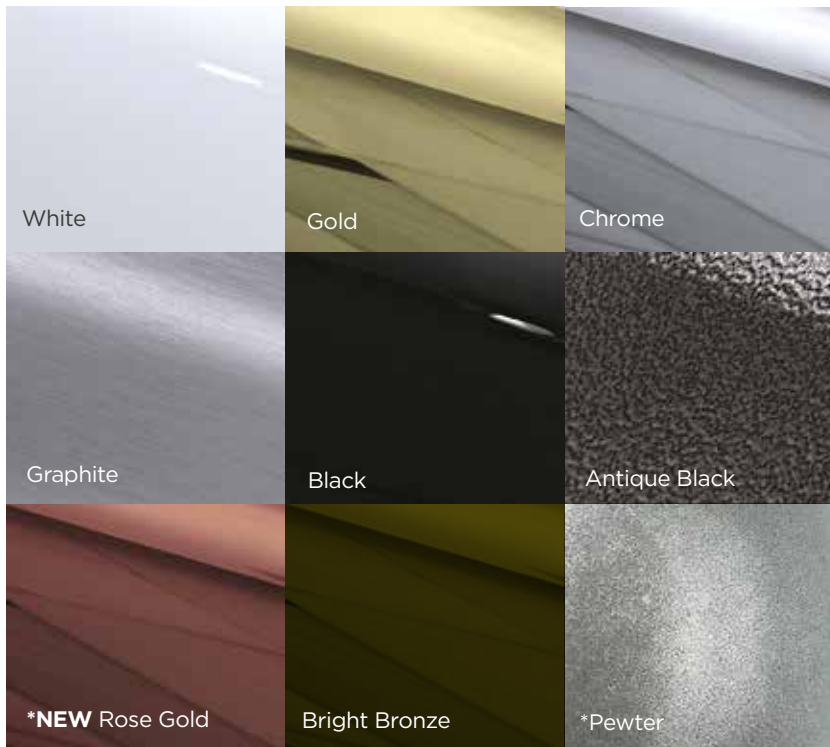

480 HOURS PROHESSION TESTING

COLOUR CONSISTENCY

30-YEAR PROVEN FIELD PERFORMANCE

10 YEARS FUNCTION AND FINISH GUARANTEE

THE CLASSIC RANGE

KNOCKERS

*Not all furniture is available in all colours Featured.

HANDLES